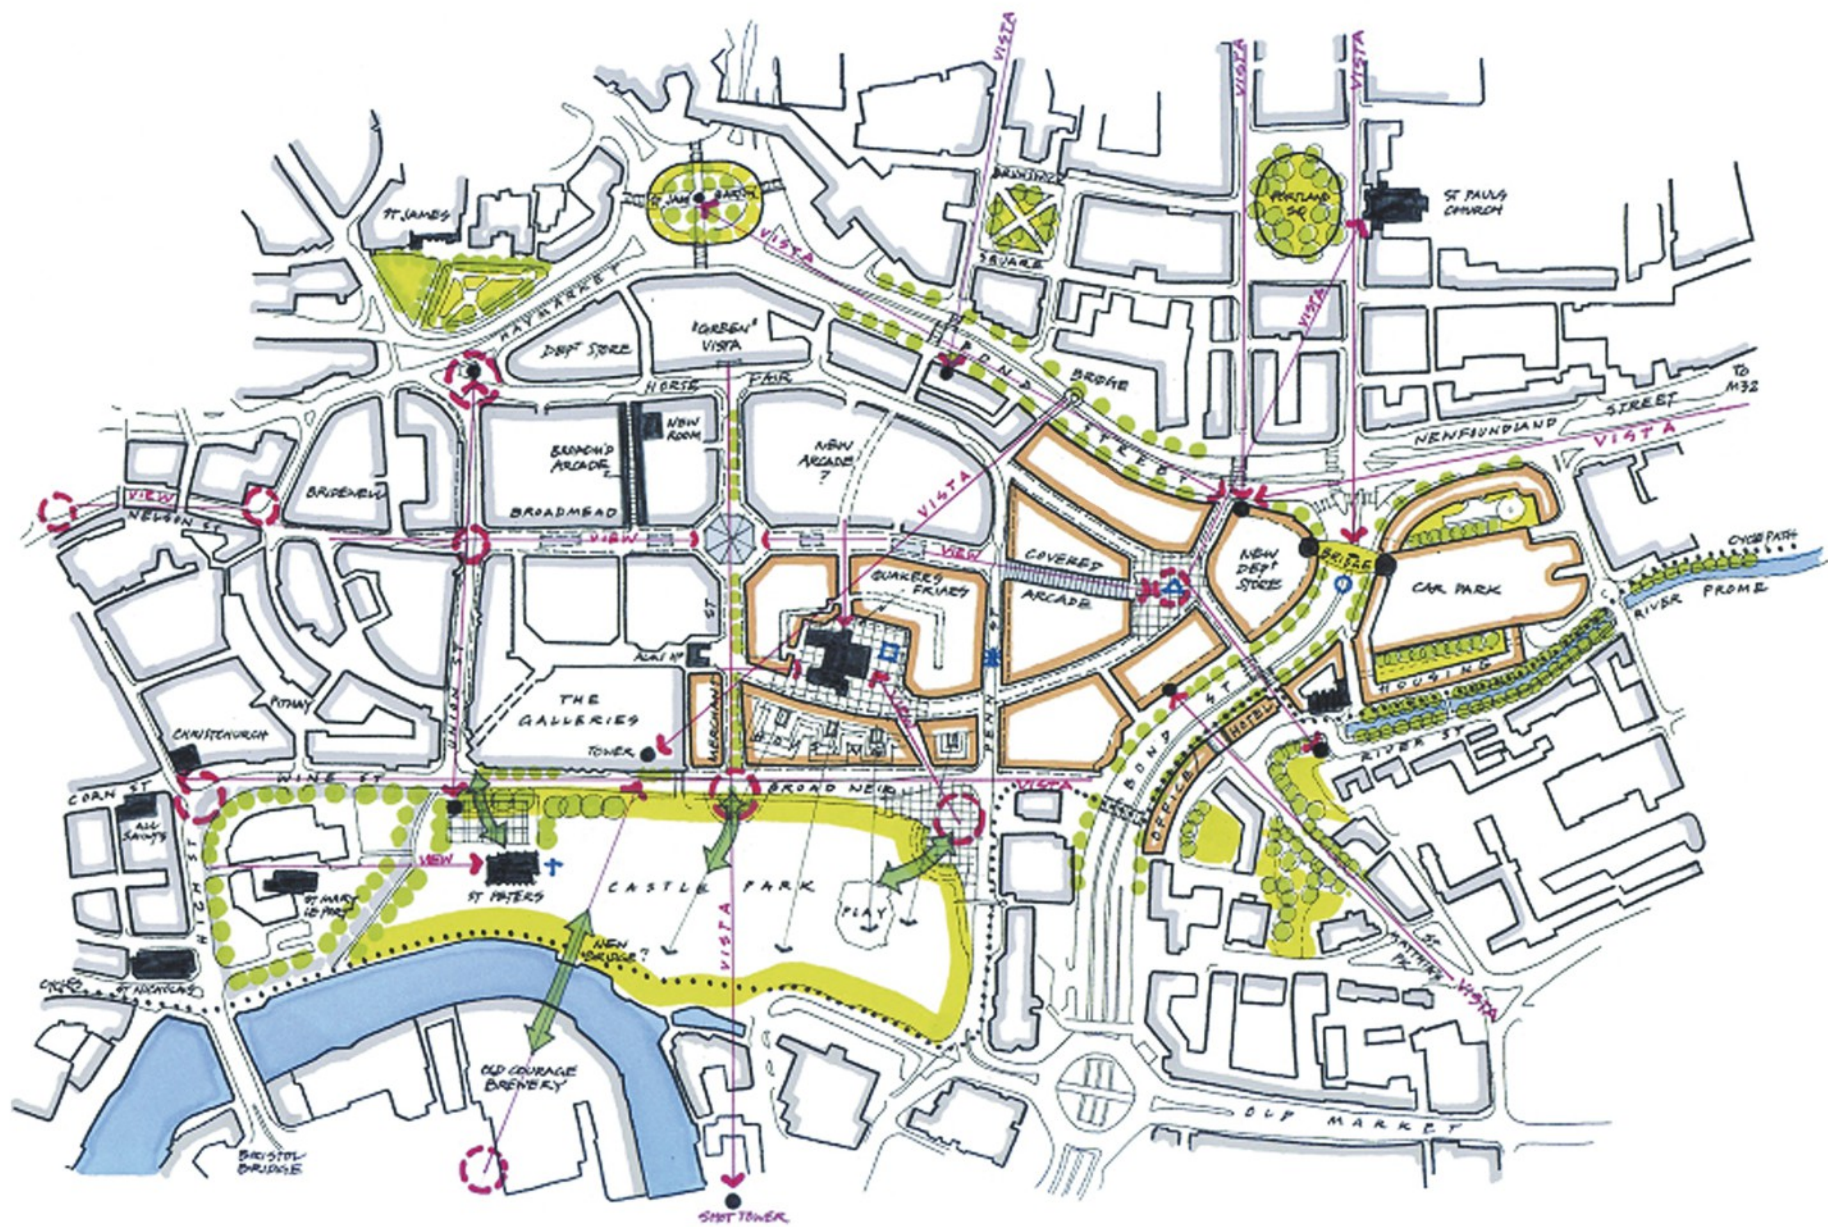

URBAN REGENERATION

LEEDS OFFICE DISTRICT

NEXT

BOOTS

H&M

HARVEY NICHOLS

DEBENHAMS

MARKS & SPENCER

ZARA

GAP

TOPSHOP

HOUSE OF FRASER

HOLY TRINITY CHURCH

LEEDS TRAIN STATION

VIRGIN MEGASTORE

John Lewis

John Lewis

John Lewis

John Lewis

DOWNING STREET